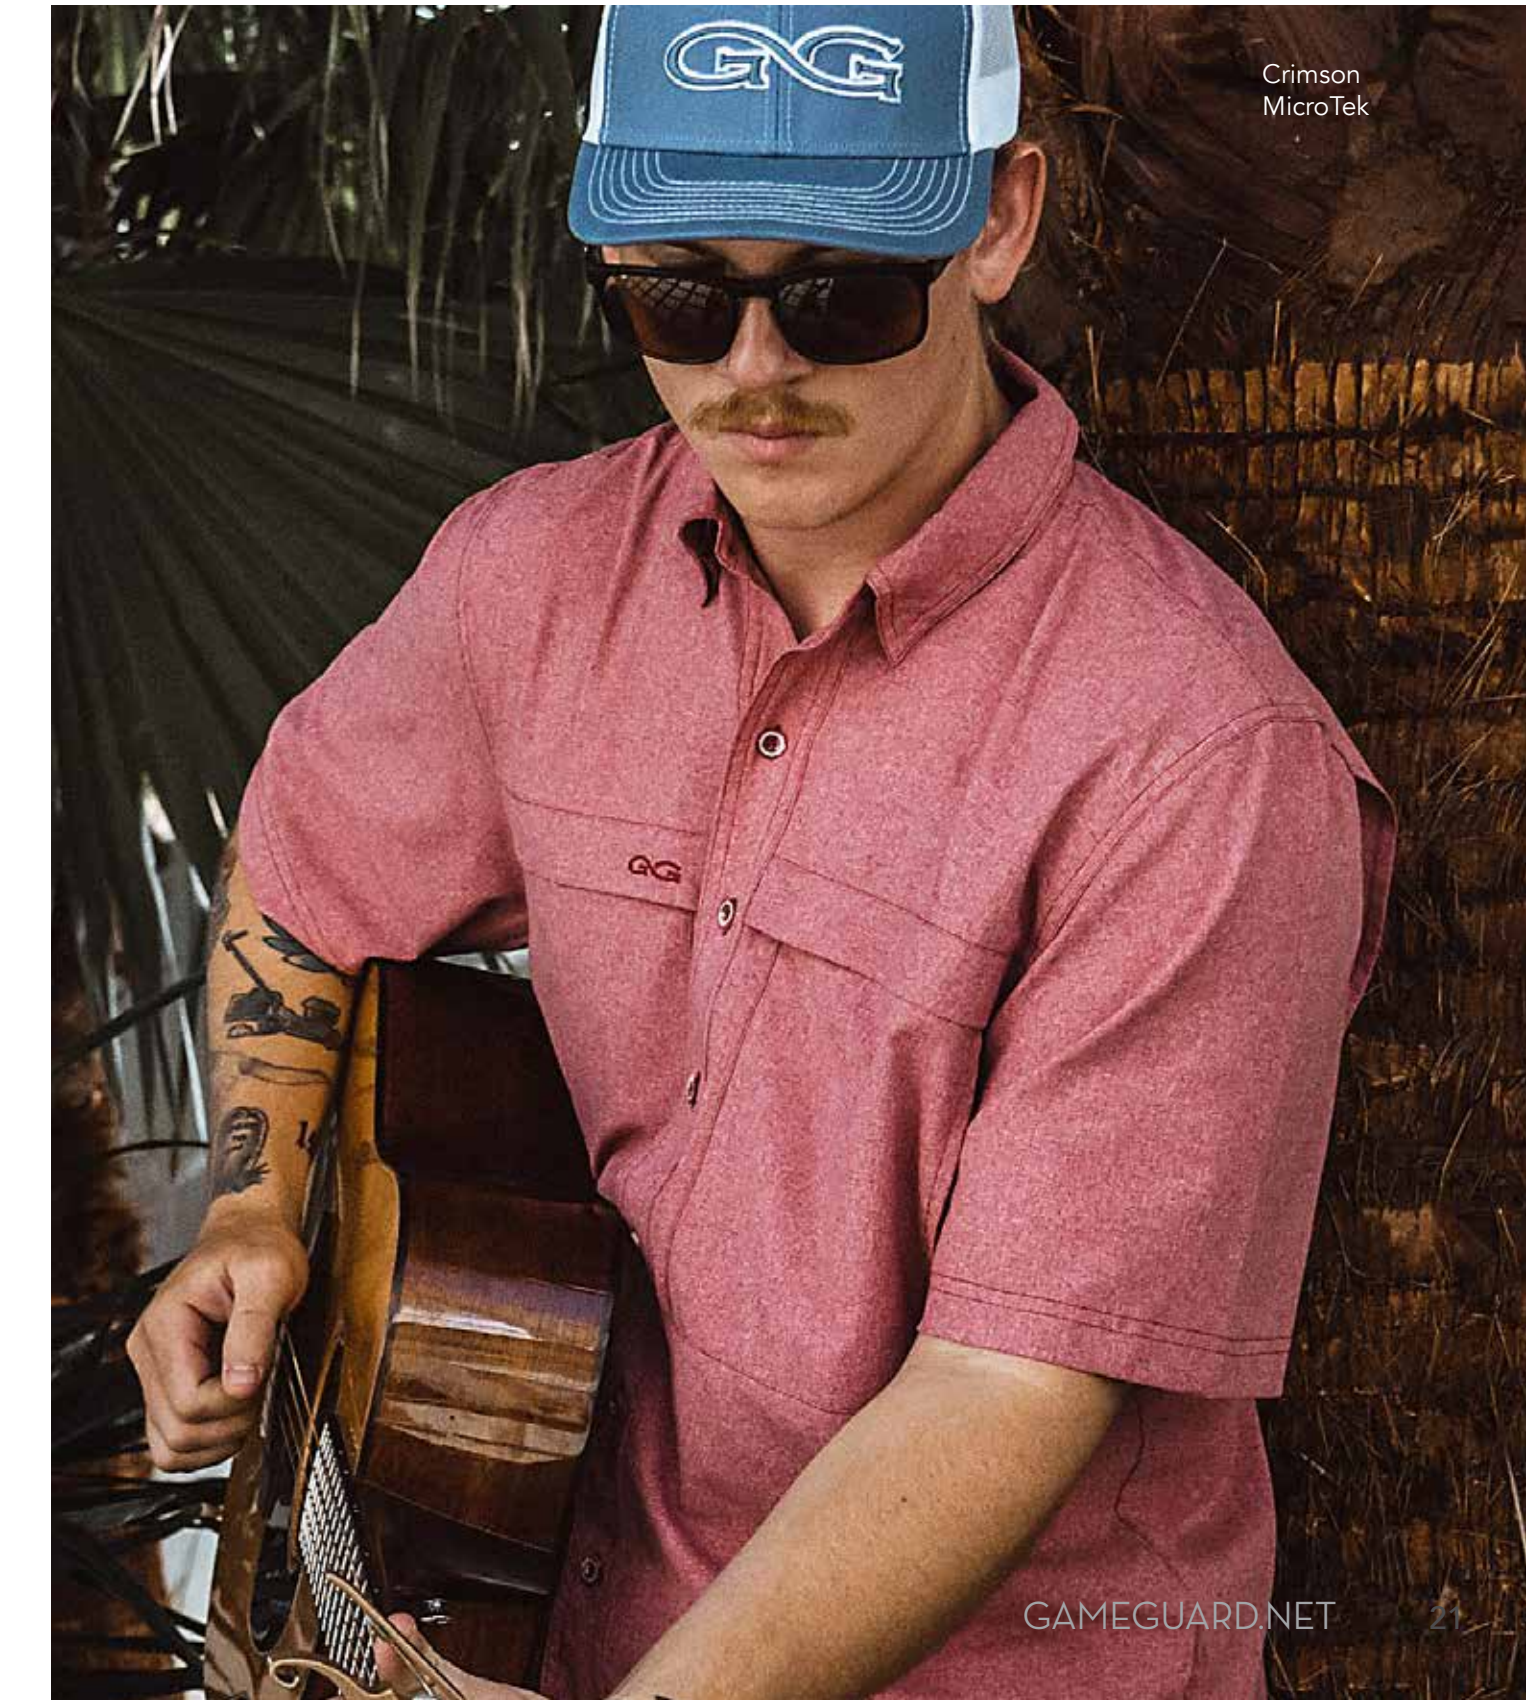

Crimson
MicroTek

Please note that colors may vary slightly between production lots.