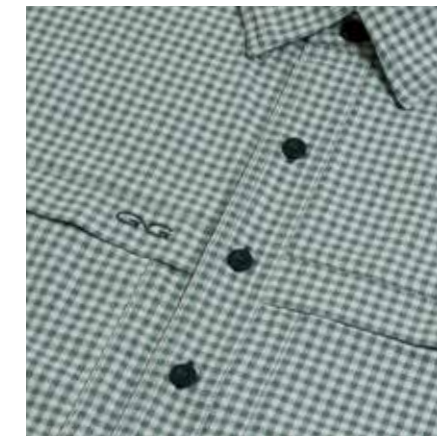

MALLARD
1041MLD