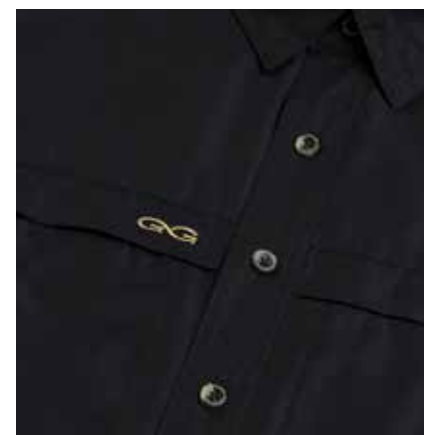

Dorado MicroFiber I Long Sleeve

Please note that colors may vary slightly between production lots.

**GAMEGUARD**  
1024GGC

**MESQUITE**  
1024MSQ

**GUNMETAL**  
1024GUN

**AGAVE**  
1024AGV

**CRIMSON**  
1024CRM