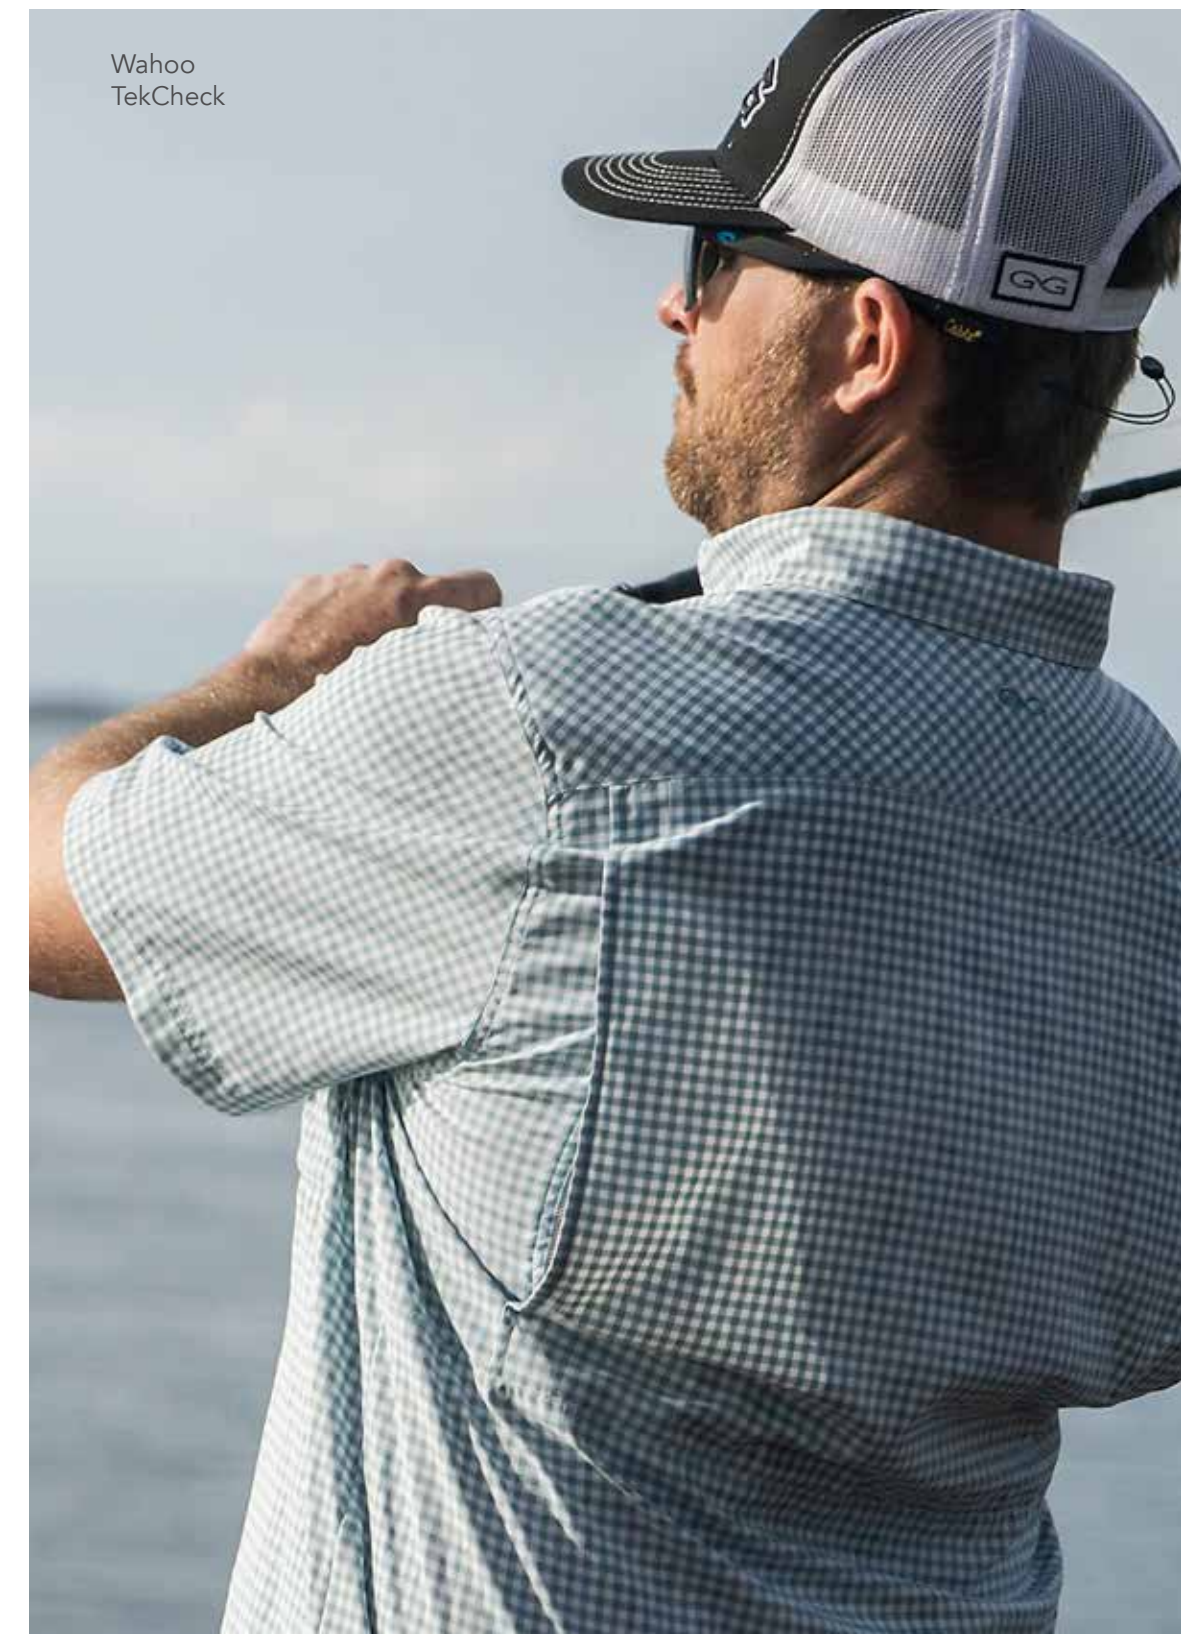

Wahoo
TekCheck