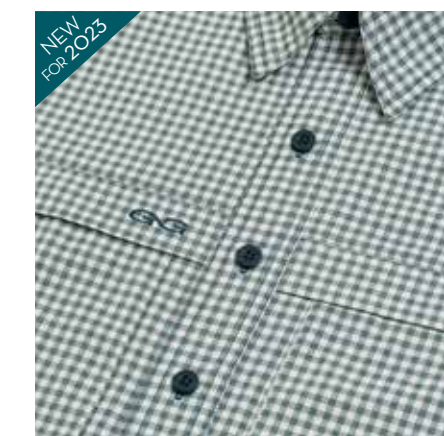

OCEANIC
1041OCN