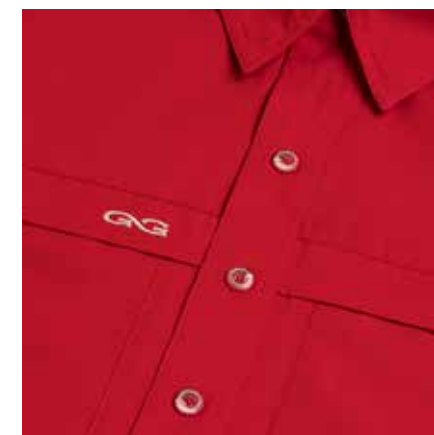

Dorado MicroFiber I Long Sleeve

Please note that colors may vary slightly between production lots.

**GAMEGUARD**  
1024GGC

**MESQUITE**  
1024MSQ

**GUNMETAL**  
1024GUN

**AGAVE**  
1024AGV

**CRIMSON**  
1024CRM